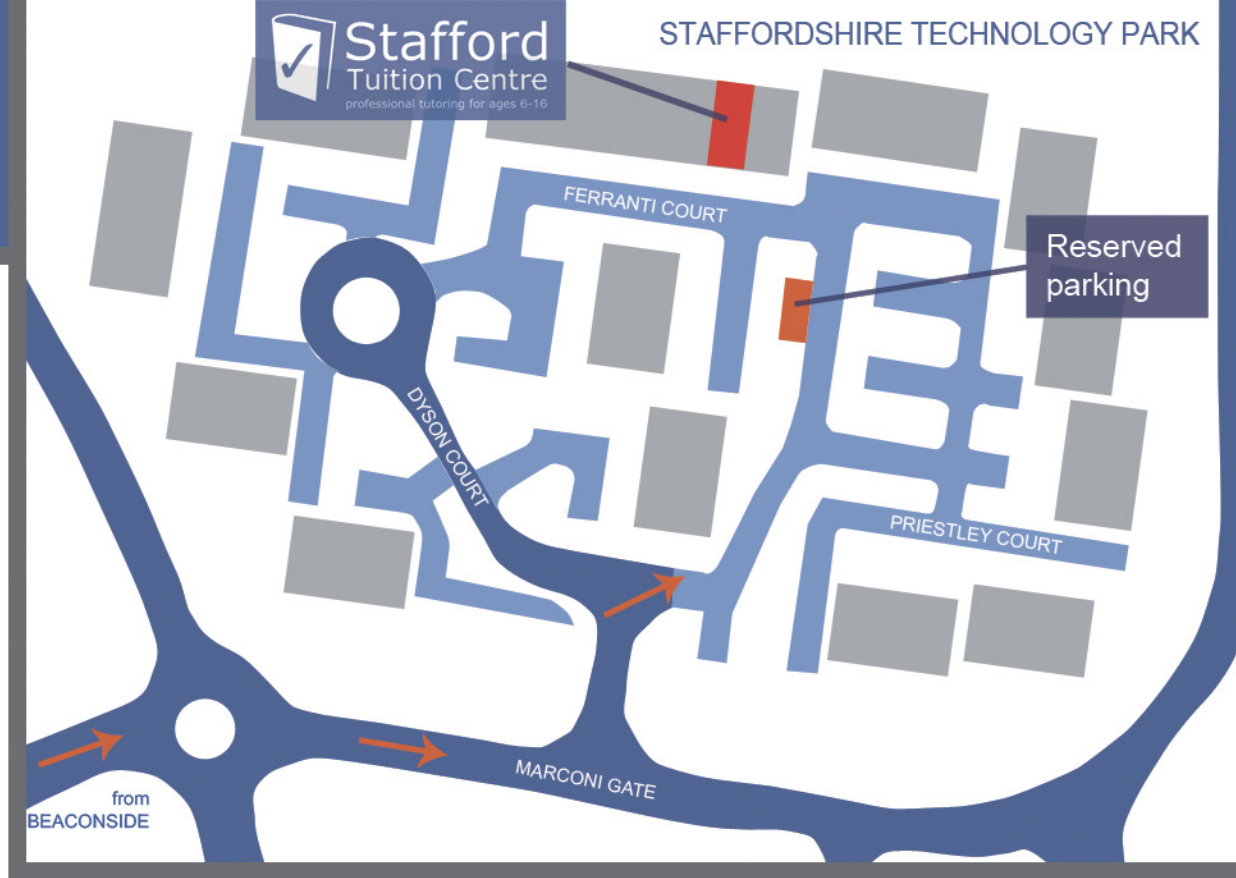

# Stafford Tuition Centre

professional tutoring for ages 6-16

Ground Floor, 6 Ferranti Court, Staffordshire Technology Park, off Beaconside, Stafford ST18 0LQ  
If you encounter any difficulties finding the centre, please contact us on 01785 222175